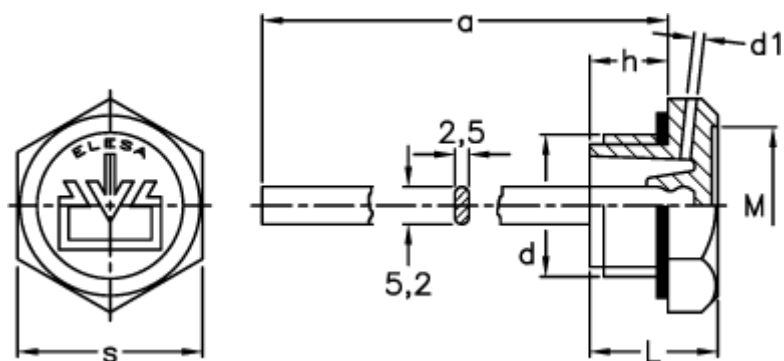

# Data Sheet

Article number: 2311059569

Description: E+G Oil fill plug, w/breather hole  
TCDF.35x1,5+a, black

## Measures

a	= 195
d	= M35x1,5
d1	= 2
h	= 13
L	= 22
M	= 31.0
s	= 38
Tightening torque N m = 15 til 18	